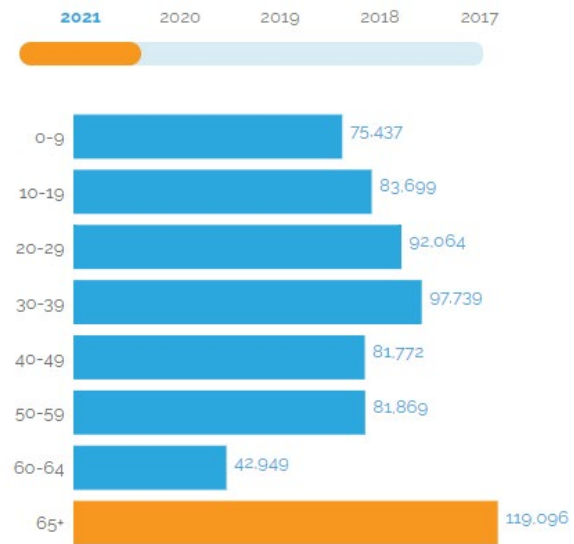

County Overview

As of 2021 the county's population increased by 0.9% since 2016, growing by 6,307. Population is expected to increase by 0.8% between 2021 and 2026, adding 5,509. From 2016 to 2021, jobs declined by 1.6% in Bernalillo County, NM from 365,253 to 359,319. This change fell short of the national growth rate of 0.7% by 2.3%. As the number of jobs declined, the labor force participation rate increased from 60.5% to 60.8% between 2016 and 2021.

QUICK FACTS

Population: 674,625

Labor Force Size: 341,265

Unemployment Rate: 4.0%

Bachelor's Degree or Higher: 34.62%

Household Median Income: \$57,882

Median Age: 38

Top Growth Industries

5-year Job Growth, 2016-2021

How many employees do businesses in Bernalillo County have?

Source: Lightcast Q3 2022, GIS Planning, Community Websites

Community Overview

Bernalillo County | New Mexico

Contact:
 Marcos A. Gonzales, *Director of Economic Development*
Office: 505-468-1383
Email: maagonzales@bernco.gov

674,625

Total Population

Age Distribution

Median Age

38

Talent

What are the largest job counts by occupation?

Office and Administrative support