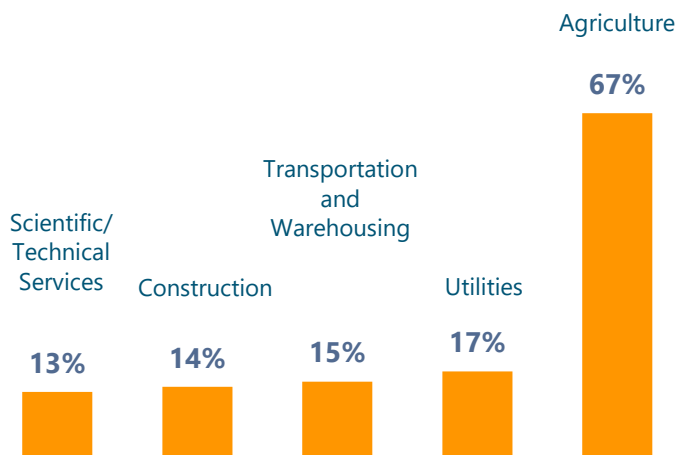

Top Growth Industries

5-year Job Growth, 2016-2021