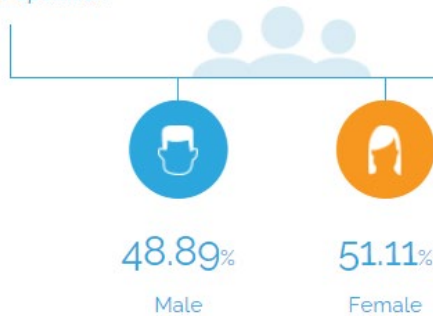

County Overview

As of 2021 the county's population increased by 0.9% since 2016, growing by 6,307. Population is expected to increase by 0.8% between 2021 and 2026, adding 5,509. From 2016 to 2021, jobs declined by 1.6% in Bernalillo County, NM from 365,253 to 359,319. This change fell short of the national growth rate of 0.7% by 2.3%. As the number of jobs declined, the labor force participation rate increased from 60.5% to 60.8% between 2016 and 2021.

QUICK FACTS

Population: 674,625

Labor Force Size: 341,265

Unemployment Rate: 4.0%

Bachelor's Degree or Higher: 34.62%

Household Median Income: \$57,882

Median Age: 38

Top Growth Industries

5-year Job Growth, 2016-2021

How many employees do businesses in Bernalillo County have?

Source: Lightcast Q3 2022, GIS Planning, Community Websites

Community Overview

Bernalillo County | New Mexico

Contact:
 Marcos A. Gonzales, *Director of Economic Development*
Office: 505-468-1383
Email: maagonzales@bernco.gov

674,625

Total Population

Age Distribution

Median Age

38

Talent

What are the largest job counts by occupation?

Office and Administrative support