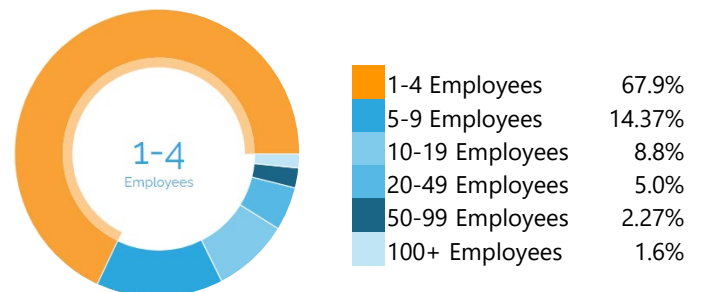

How many employees do businesses in Bernalillo County have?

Source: Lightcast Q3 2022, GIS Planning, Community Websites