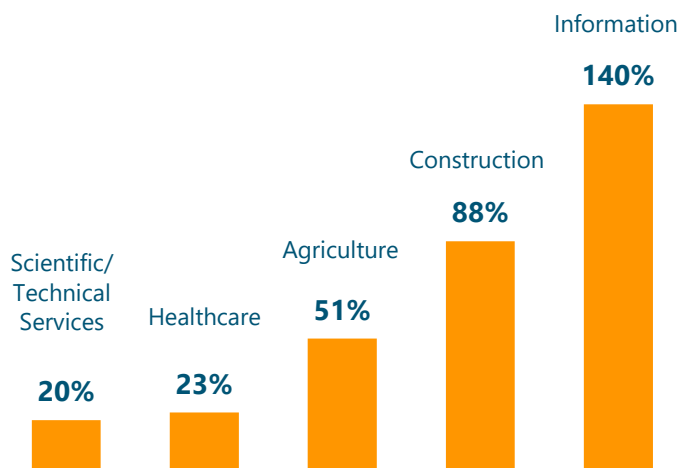

# Community Overview

## Valencia County | New Mexico

Valencia County has evolved from a series of historical agricultural settlements to a place that now features a mix of rural elements and newly-development communities on the cutting edge of tech development. Yet Valencia County maintains a rich natural and cultural heritage to a county that – along with its beautiful landscapes and the proximity to Albuquerque – make the County a highly desirable place to live.

### County Overview

As of 2021 the region's population increased by 3.5% since 2016, growing by 2,680. Population is expected to increase by 4.0% between 2021 and 2026, adding 3,128. From 2016 to 2021, jobs increased by 11.8% in Valencia County, NM from 16,542 to 18,494. This change outpaced the national growth rate of 0.7% by 11.1%. As the number of jobs increased, the labor force participation rate decreased from 51.2% to 50.4% between 2016 and 2021.

### Top Growth Industries

5-year Job Growth, 2016-2021