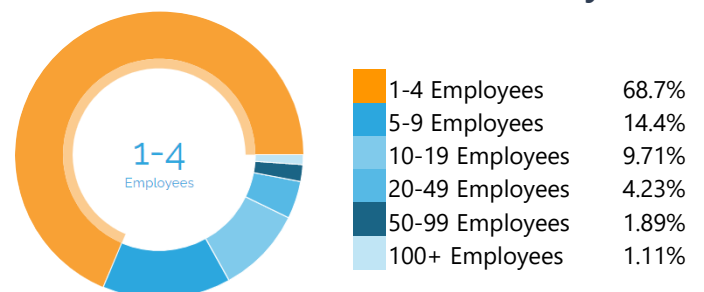

### Top Growth Industries

5-year Job Growth, 2016-2021

## QUICK FACTS

Population: 75,692

Labor Force Size: 31,714

Unemployment Rate: 4.7%

Bachelor's Degree or Higher: 18.8%

Household Median Income: \$53,706

Median Age: 38

### How many employees do businesses in Valencia County have?

Source: Lightcast Q3 2022, GIS Planning, Community Websites