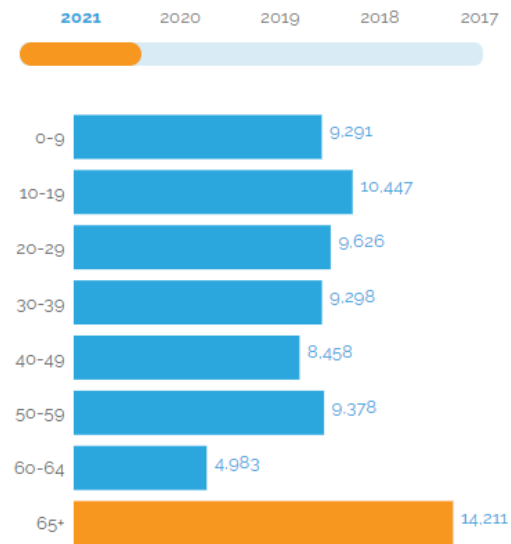

## QUICK FACTS

Population: 75,692

Labor Force Size: 31,714

Unemployment Rate: 4.7%

Bachelor's Degree or Higher: 18.8%

Household Median Income: \$53,706

Median Age: 38

### Age Distribution

Median Age

38