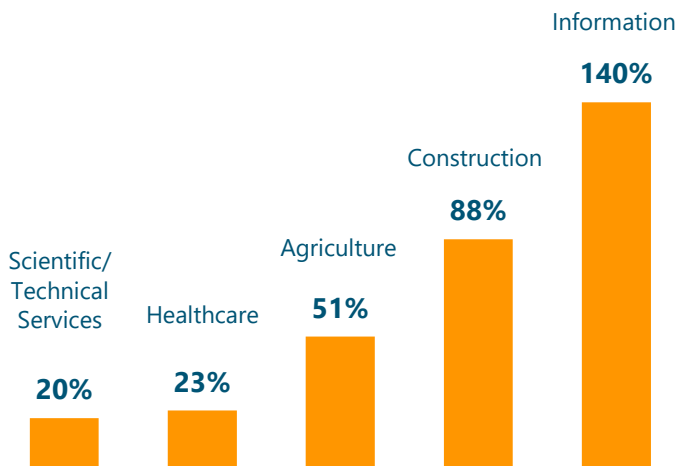

### QUICK FACTS

Population: 75,692

Labor Force Size: 31,714

Unemployment Rate: 4.7%

Bachelor's Degree or Higher: 18.8%

Household Median Income: \$53,706

Median Age: 38

### Top Growth Industries

5-year Job Growth, 2016-2021