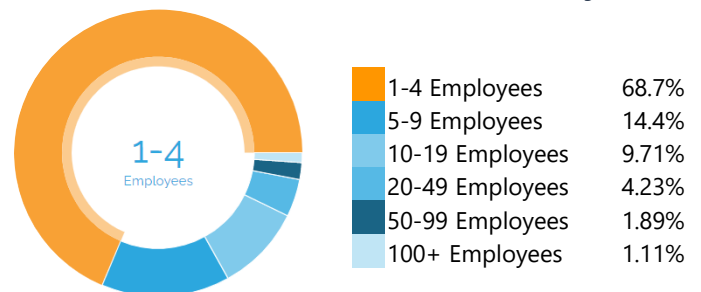

How many employees do businesses in Valencia County have?

Source: Lightcast Q3 2022, GIS Planning, Community Websites