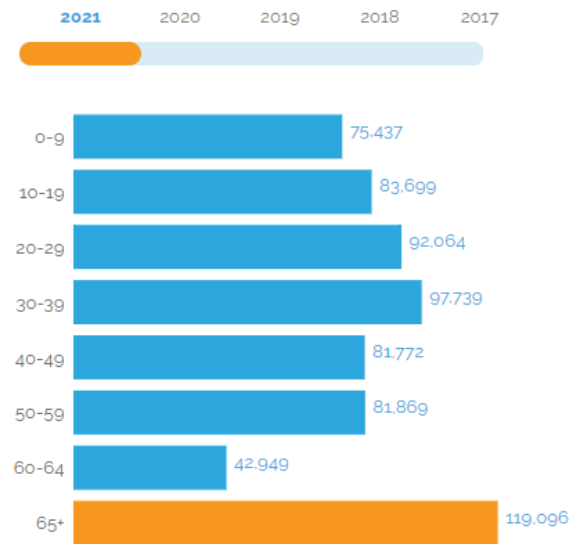

County Overview

As of 2021 the county's population increased by 0.9% since 2016, growing by 6,307. Population is expected to increase by 0.8% between 2021 and 2026, adding 5,509. From 2016 to 2021, jobs declined by 1.6% in Bernalillo County, NM from 365,253 to 359,319. This change fell short of the national growth rate of 0.7% by 2.3%. As the number of jobs declined, the labor force participation rate increased from 60.5% to 60.8% between 2016 and 2021.

QUICK FACTS

Population: 674,625

Labor Force Size: 341,265

Unemployment Rate: 4.0%

Bachelor's Degree or Higher: 34.62%

Household Median Income: \$57,882

Median Age: 38

Top Growth Industries

5-year Job Growth, 2016-2021

How many employees do businesses in Bernalillo County have?

Source: Lightcast Q3 2022, GIS Planning, Community Websites

Community Overview

Contact:
 Marcos A. Gonzales, *Director of Economic Development*
Office: 505-468-1383
Email: maagonzales@bernco.gov

Bernalillo County | New Mexico

674,625

Total Population

Age Distribution

Median Age

38

Talent

What are the largest job counts by occupation?