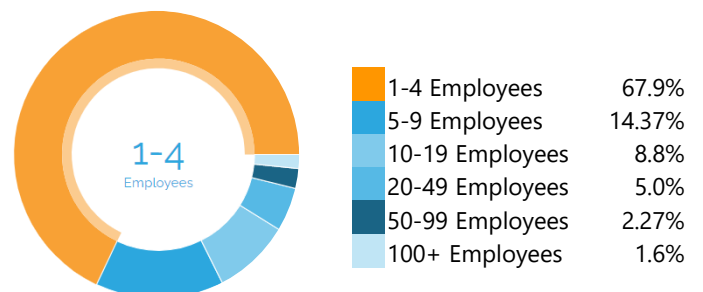

How many employees do businesses in Bernalillo County have?

Source: Lightcast Q3 2022, GIS Planning, Community Websites