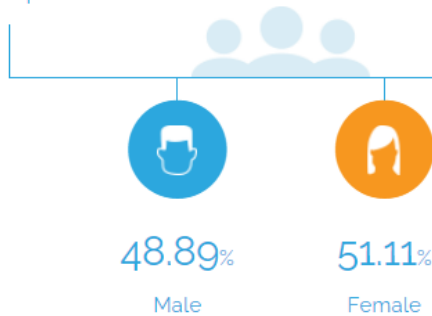

County Overview

As of 2021 the county's population increased by 0.9% since 2016, growing by 6,307. Population is expected to increase by 0.8% between 2021 and 2026, adding 5,509. From 2016 to 2021, jobs declined by 1.6% in Bernalillo County, NM from 365,253 to 359,319. This change fell short of the national growth rate of 0.7% by 2.3%. As the number of jobs declined, the labor force participation rate increased from 60.5% to 60.8% between 2016 and 2021.

QUICK FACTS

Population: 674,625

Labor Force Size: 341,265

Unemployment Rate: 4.0%

Bachelor's Degree or Higher: 34.62%

Household Median Income: \$57,882

Median Age: 38

Top Growth Industries

Bernalillo County | New Mexico

674,625

Total Population

Age Distribution

Median Age

38

Talent

What are the largest job counts by occupation?