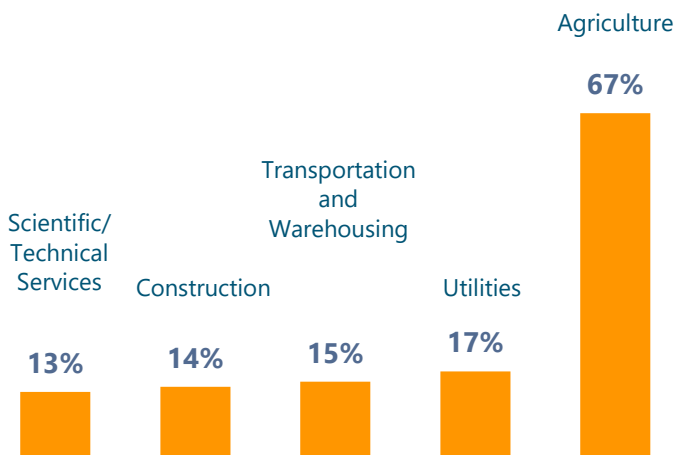

Top Growth Industries

5-year Job Growth, 2016-2021